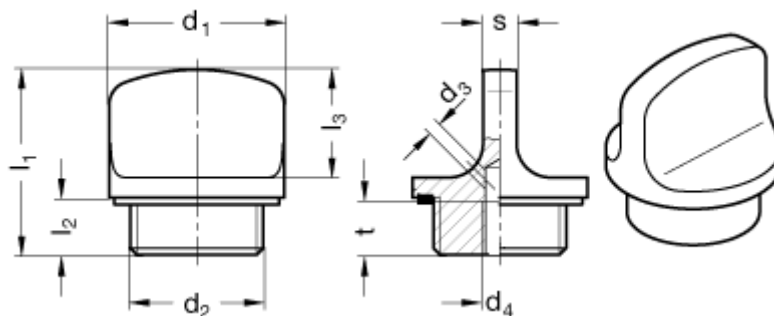

Data Sheet

Article number: 201128514

Description: E+G Threaded plug temperatur up to 120C
GN 441-22-M16x1,5-1-BL

Measures

$d_1 = 22$

$d_2 = M 16 \times 1,5$

$d_3 = 2$

$d_4 = M 5$

$l_1 = 26$

$l_2 = 8$

$l_3 = 15$

$s = 5$

$t = 8$